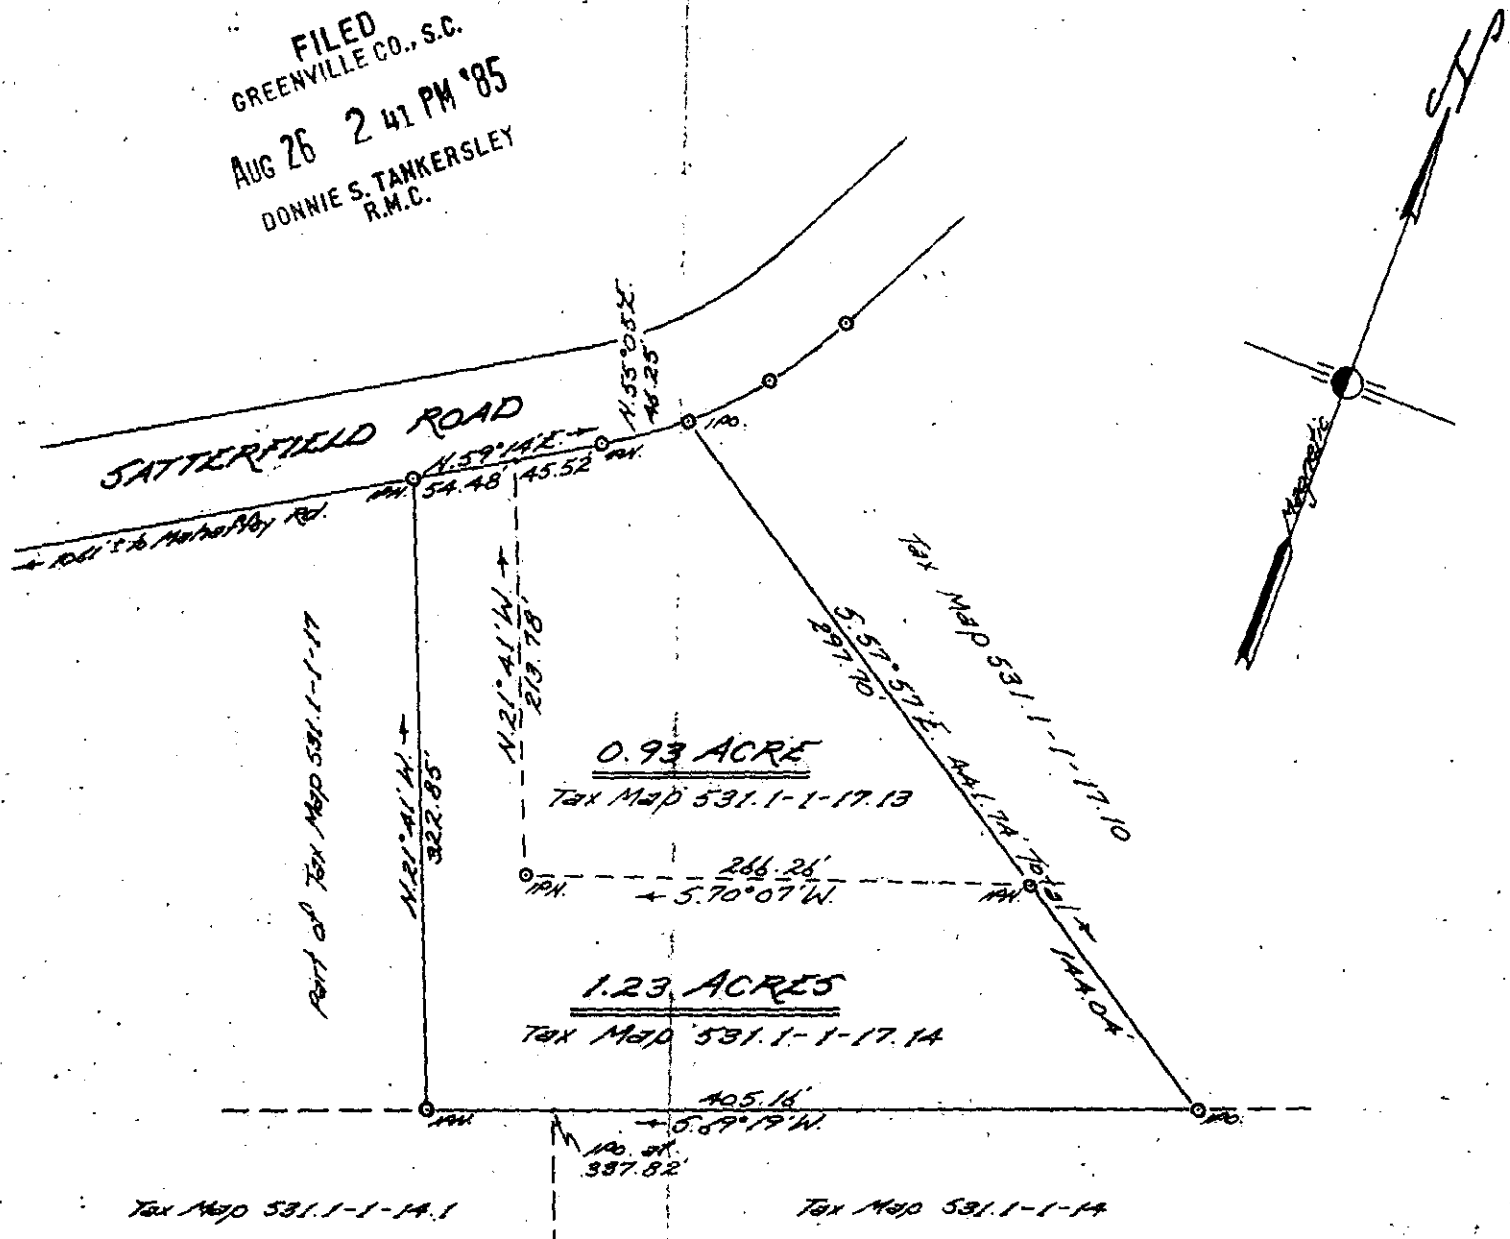

FILED
 GREENVILLE CO., S.C.
 AUG 26 2 41 PM '85
 DONNIE S. TANKERSLEY
 R.M.C.

MICROFILMED

2.16 ACRES TOTAL
 out of Tax Map 531.1-1-17

PROPERTY OF
GEORGE E. & MARILYN K. FINLEY
 Located near Cross Roads Baptist Church
 GREENVILLE COUNTY, SOUTH CAROLINA

AUG 26 1985

SCALE: 1" = 100 FEET JULY 3, 1985

11-V-19

6656

I hereby certify that the above survey is correct.

LAND REGISTRY
 DONNIE S. TANKERSLEY
 No. 2212

Reg. Surveyor #2212

Tri-State Surveyors
 109 Few Street
 Greer, S. C. 29651